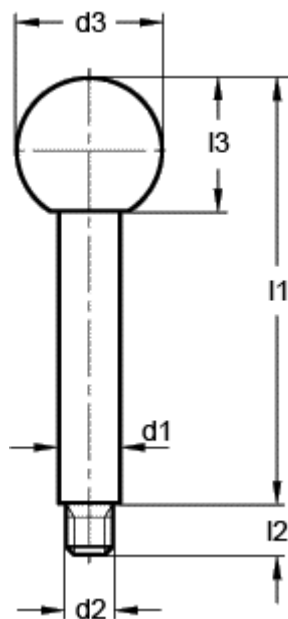

Article number: 20141133

Description: E+G Gear lever handle GN 310-16-160-A -ZB, zinc plated blue

## Measures

---

d1 = 16  
d2 = M14  
d3 = 40  
l1 = 160  
l2 = 18  
l3 = 37.0